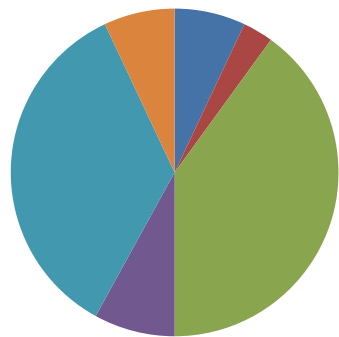

NAICS Codes

541330 – Engineering Services (Small Business)

541512 – Computer Systems Design Services

541690 – Other Scientific and Technical Consulting Services

Project Locations

Market Sectors

- Federal Government
- State/Local Govt.
- Healthcare
- Transportation
- Education
- Energy Services